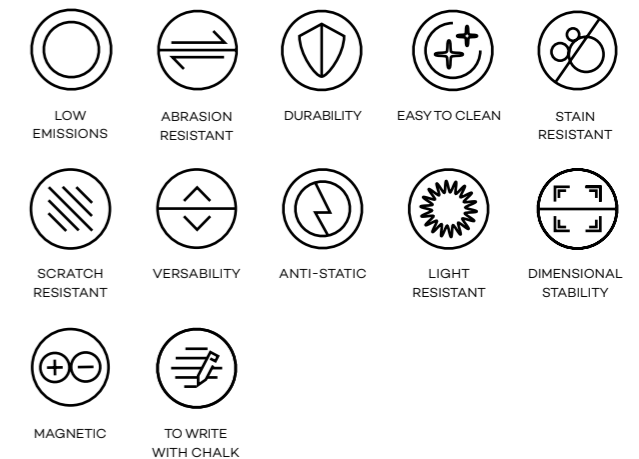

Properties

SURFORMA® Magnetic laminates are intended for interior applications in horizontal and vertical surfaces where design, appearance, quality and durability are important features.

SURFORMA®'s laminates are compliant with the EN438 standard. They have antibacterial surfaces, tested by the Japanese standard JIS Z 2801.

Dimensions 2500 x 1250mm
Thickness 1 mm